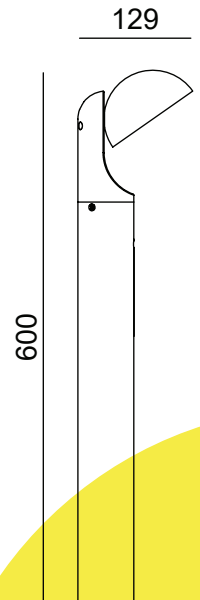

OUTDOOR LIGHT LAWN BOLLARD

TECHNICAL SHEET
KL-B570-600

KEYLIGHT

SPAIN
PRODUCTOS DE ILUMINACION

FEATURES

- 220-240V
- CE ROHS Certified
- Silicon-rubber gasket
- Die-cast aluminium Body
- Powder-coated with pretreatment for outdoor use
- 3-years warranty

SPECIFICATIONS

Product Code	KL-B570
Power	12W
Input	220-240V
Luminous flux	420 lm
Color Temperature	2700k-6500k
Beam Angle	120°
Power factor	≥0.80
CRI	80
Finishing Colors	White/Silver Grey/Dark Grey/Black
LED Type	SMD
IP Rating	IP65 Class 1
Size	129mm*600mm
Warranty	3 years